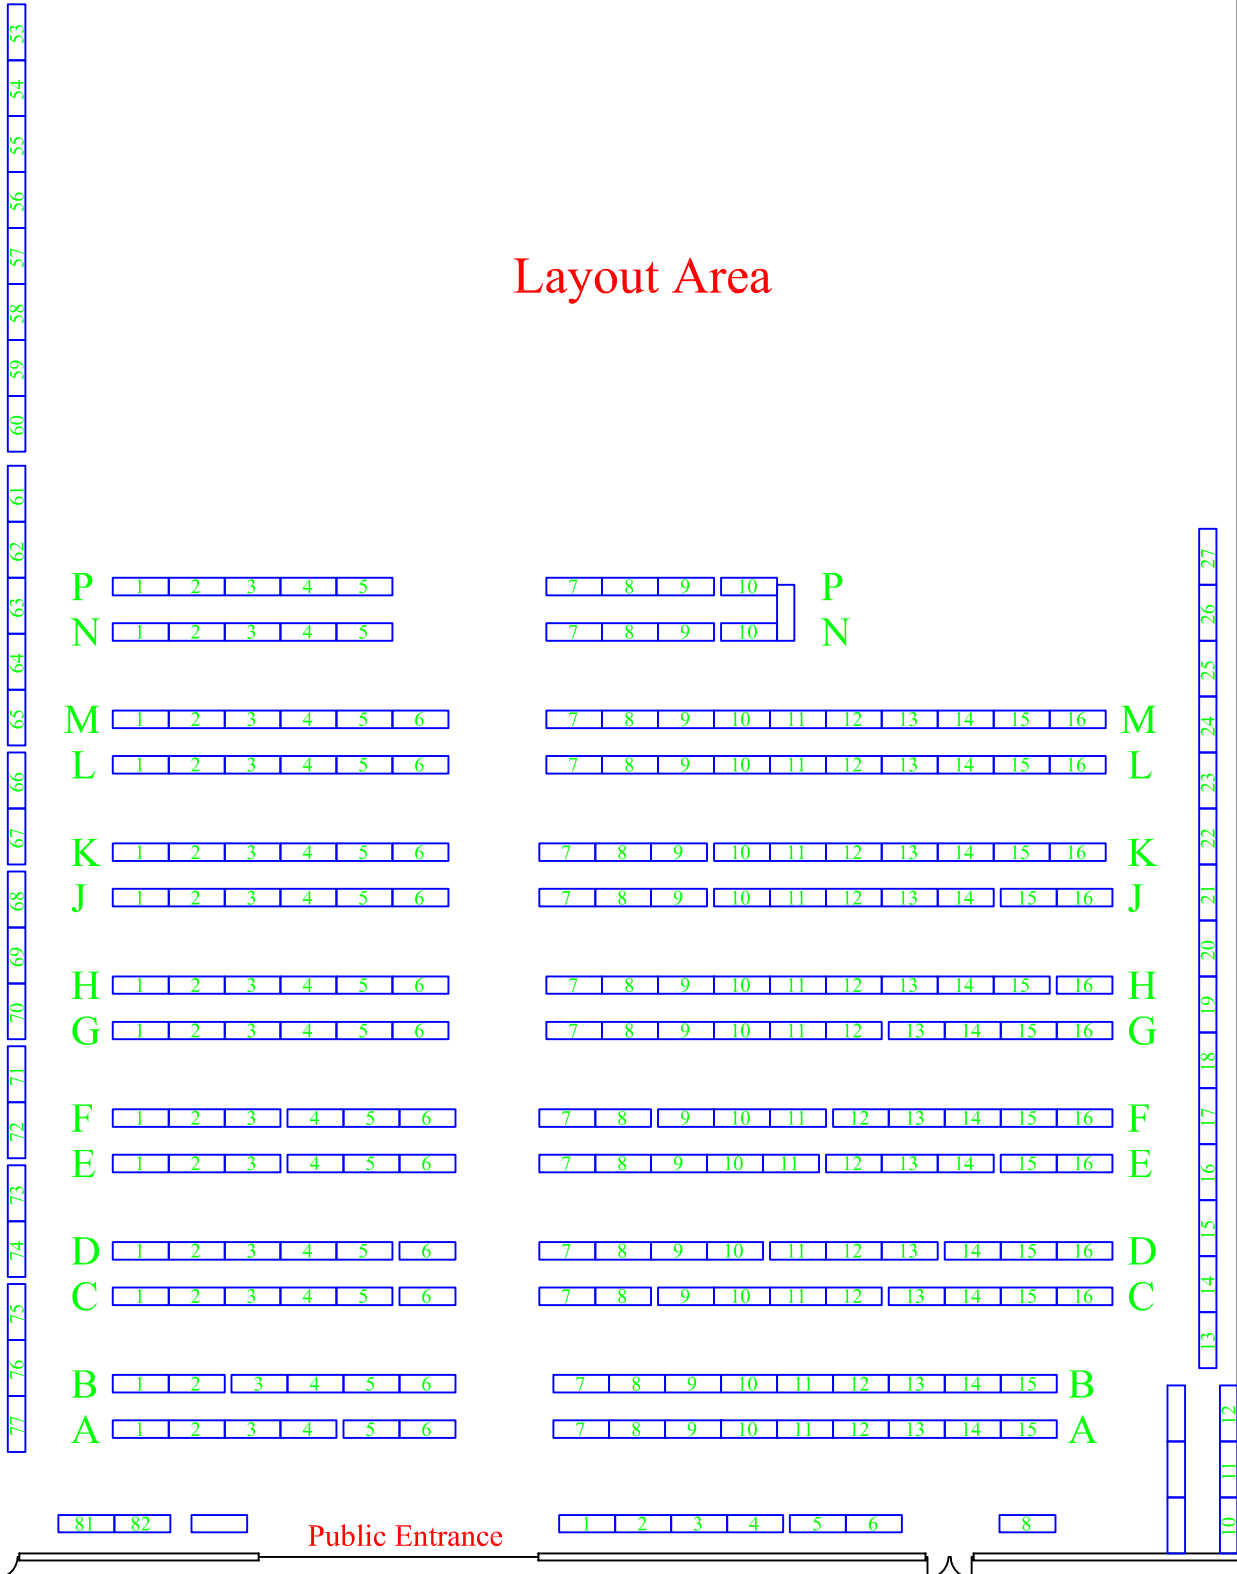

Drive-in

Concessions

Layout Area

Greenberg's Great Train & Toy Show
Hampton Roads Convention Center Hall C ~ Hampton, VA
 280 Carlton Dr ~ Carol Stream, IL 60188 ~ 630-279-4087 ~ Hours: 10am-4pm Sat & Sun
 Dealer Set-up Times: Friday 12:00 p.m. - 7:30 p.m. ~ Saturday 7:30 a.m. - 9:30 a.m.