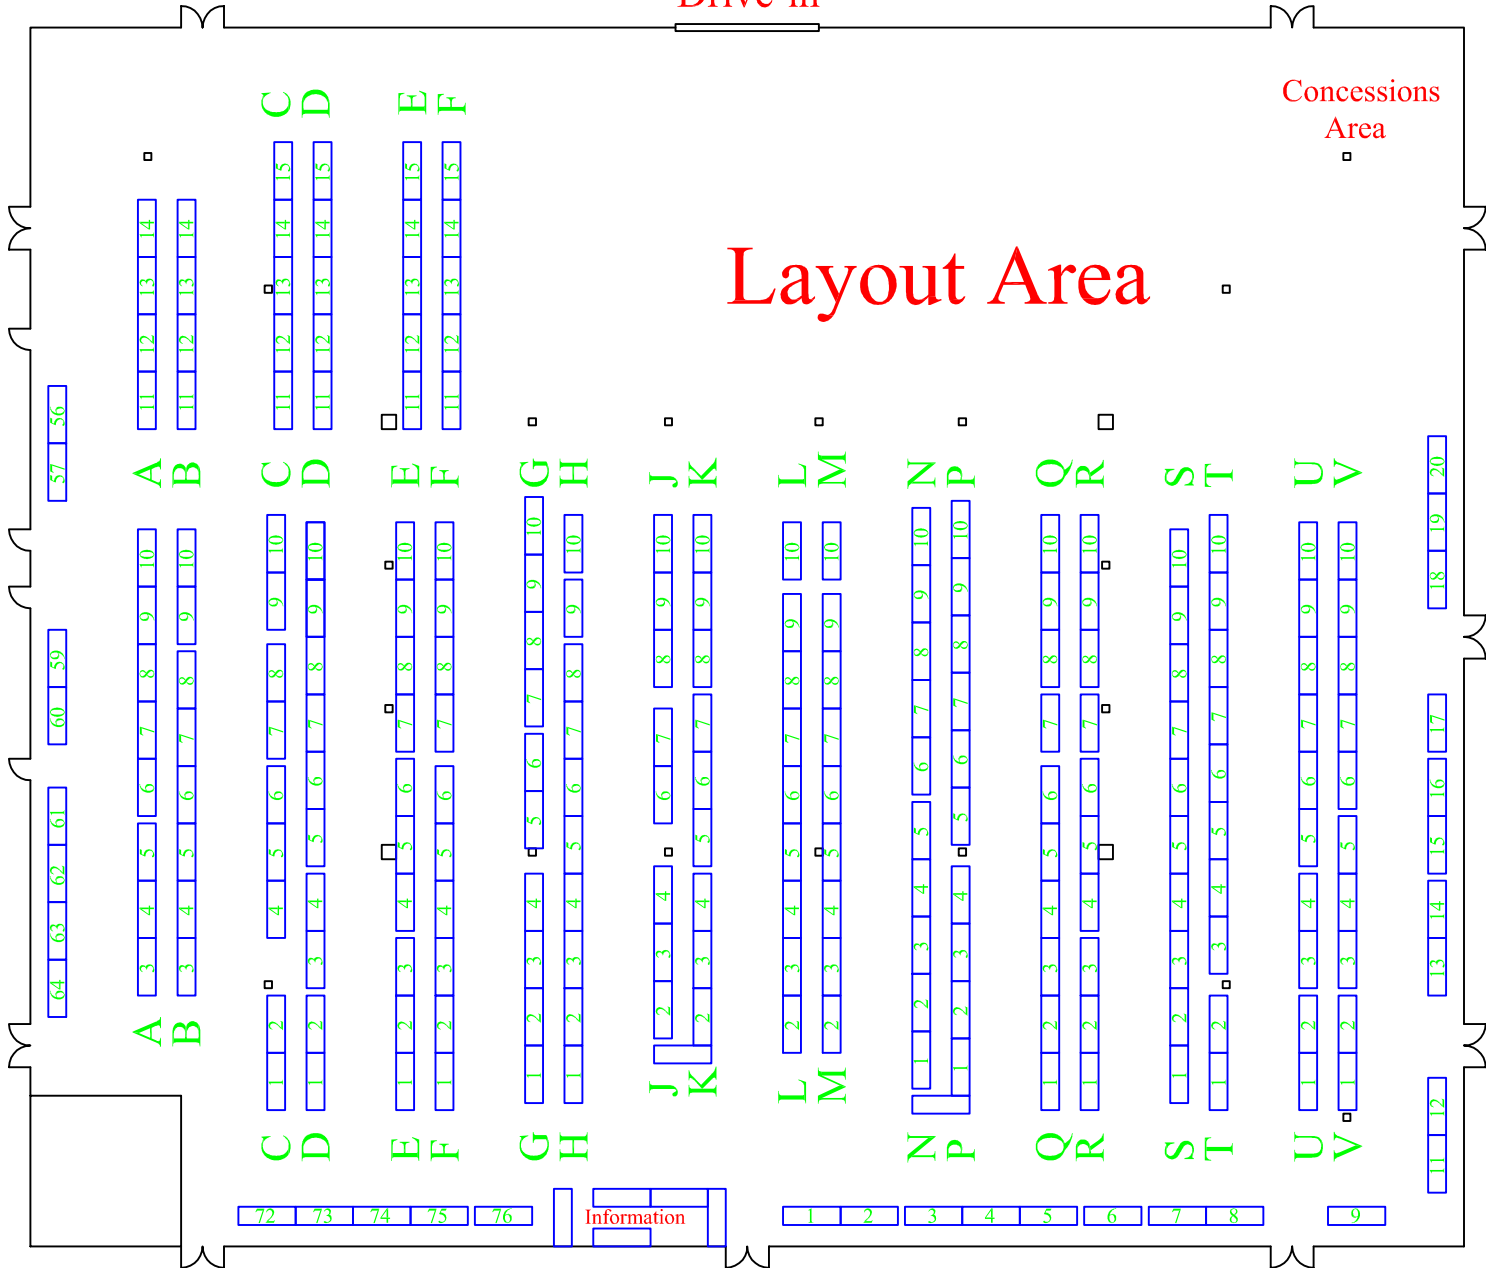

Drive-in

Concessions Area

Layout Area

Public Entrance

Greenberg's Great Train & Toy Show

Richmond Raceway Complex ~ Old Dominion Building

Train Show Inc ~ 280 Carlton Drive ~ Carol Stream, IL 60188 ~ (630) 279-4087

Show Hours: Saturday & Sunday 10 a.m. - 4 p.m.

Dealer Set-up Times: Friday 12:00 p.m. - 7:30 p.m. ~ Saturday 7:30 a.m. - 9:30 a.m.

Layout Set-up Times: Friday 2:00 p.m. - 7:30 p.m. ~ Saturday 7:30 a.m. - 9:30 a.m.